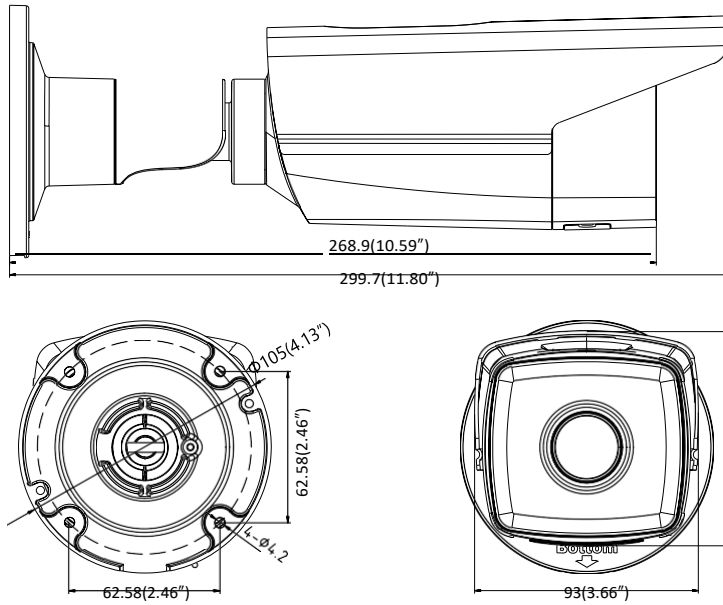

Dimensions

Unit: mm

Accessories

Distributed by

HIKVISION®

Headquarters

No.555 Qianmo Road, Binjiang District,
Hangzhou 310051, China
T +86-571-8807-5998
overseasbusiness@hikvision.com

Hikvision USA
T +1-909-895-0400
sales.usa@hikvision.com

Hikvision Australia
T +61-2-8599-4233
salesau@hikvision.com

Hikvision India
T +91-22-28469900
sales@pramahikvision.com

Hikvision Canada
T +1-866-200-6690
sales.canada@hikvision.com

Hikvision Thailand
T +662-275-9949
sales.thailand@hikvision.com

Hikvision Europe
T +31-23-5542770
sales.eu@hikvision.com

Hikvision Italy
T +39-0438-6902
info.it@hikvision.com

Hikvision Brazil
T +55 11 3318-0050
Latam.support@hikvision.com

Hikvision Turkey
T +90 (216)521 7070- 7074
sales.tr@hikvision.com

Hikvision Malaysia
T +601-7652-2413
sales.my@hikvision.com

Hikvision UK & Ireland
T +01628-902140
sales.uk@hikvision.com

Hikvision South Africa
Tel: +27 (10) 0351172
sale.africa@hikvision.com

Hikvision France
T +33(0)1-85-330-450
info.fr@hikvision.com

Hikvision Kazakhstan
T +7-727-9730667
nikia.panfilov@hikvision.ru

Hikvision Vietnam
T +84-974270888
sales.vt@hikvision.com

Hikvision UAE
T +971-4-4432090
salesme@hikvision.com

Hikvision Singapore
T +65-6684-4718
sg@hikvision.com

Hikvision Spain
T +34-91-737-16-55
info.es@hikvision.com

Hikvision Tashkent
T +99-87-1238-9438
uzb@hikvision.ru

Hikvision Hong Kong
T +852-2151-1761
info.hk@hikvision.com

Hikvision Russia
T +7-495-669-67-99
saleru@hikvision.com

Hikvision Korea
T +82-(0)31-731-8817
sales.korea@hikvision.com

Hikvision Poland
T +48-22-460-01-50
info.pl@hikvision.com

Hikvision Indonesia
T +62-21-2933759
Sales.Indonesia@hikvision.com

Hikvision Colombia
sales.colombia@hikvision.com