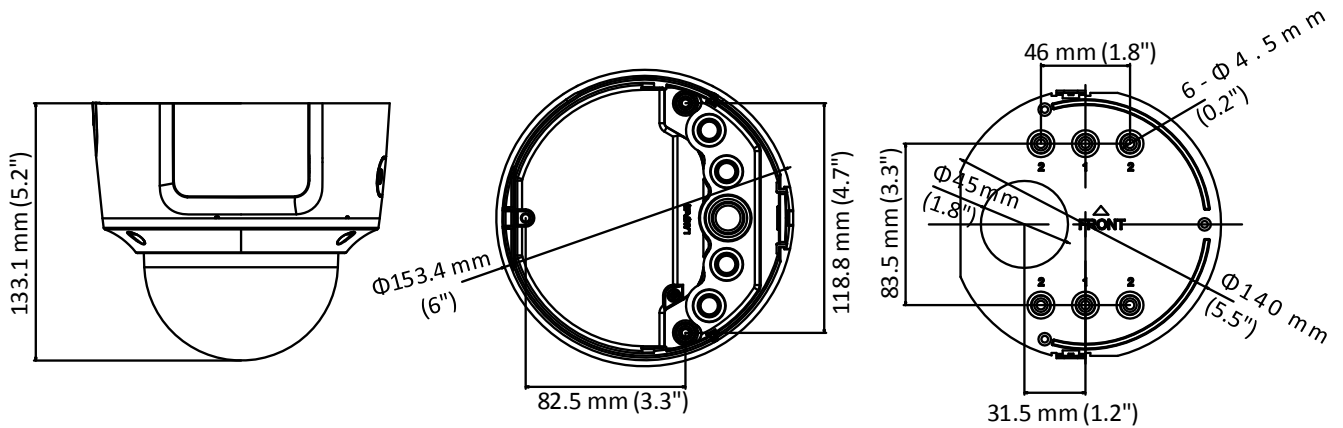

Specifications

Camera	
Image Sensor	1/2.5" Progressive Scan CMOS
Min. Illumination	Color: 0.008 lux @(F1.2, AGC ON), 0.011 lux @(F1.4, AGC ON), 0 lux with IR
Shutter Speed	1/3 s to 1/100,000 s
Slow Shutter	Yes
Auto-Iris	No
Day & Night	IR Cut Filter
Digital Noise Reduction	3D DNR
WDR	120dB
3-Axis Adjustment	Pan: 0° to 355°, tilt: 0° to 75°, rotate: 0° to 355°
Lens	
Focal Length	2.8 to 12 mm
Aperture	F1.4
Focus	Auto
FOV	Horizontal field of view: 114° to 32° Vertical field of view: 59° to 18° Diagonal field of view: 141° to 36.5°
Lens Mount	Φ14
IR	
IR Range	Up to 30 m
Wavelength	850nm
Compression Standard	
Video Compression	Main stream: H.265/H.264 Sub stream: H.265/H.264/MJPEG Third stream: H.265/H.264
H.264 Type	Main Profile/High Profile
H.264+	Main stream supports
H.265 Type	Main Profile
H.265+	Main stream supports
Video Bit Rate	32 Kbps to 16 Mbps
Audio Compression	G.711/G.722.1/G.726/MP2L2/PCM
Audio Bit Rate	64Kbps(G.711)/16Kbps(G.722.1)/16Kbps(G.726)/32-192Kbps(MP2L2)
Smart Feature-set	
Behavior Analysis	Line crossing detection, intrusion detection, object removal detection, unattended baggage detection
Exception Detection	Scene change detection
Face Detection	Yes
Region of Interest	Support 1 fixed region for main stream and sub-stream
Image	
Max. Resolution	2688 × 1520
Main Stream	50Hz: 25 fps (2688 × 1520, 2304 × 1296, 1920 × 1080) 60Hz: 30 fps (2688 × 1520, 2304 × 1296, 1920 × 1080)
Sub-Stream	50Hz: 25 fps (640 × 480, 640 × 360, 320 × 240) 60Hz: 30 fps (640 × 480, 640 × 360, 320 × 240)

Available Model:

EL-2DE5745F(H)WD (2.8 to 12 mm)

Dimensions

Accessories

DS-1471ZJ-155
Pendant Mount

DS-1473ZJ-155
Wall Mount

DS-1475ZJ-SUS
Vertical Pole Mount

DS-1476ZJ-SUS
Corner Mount