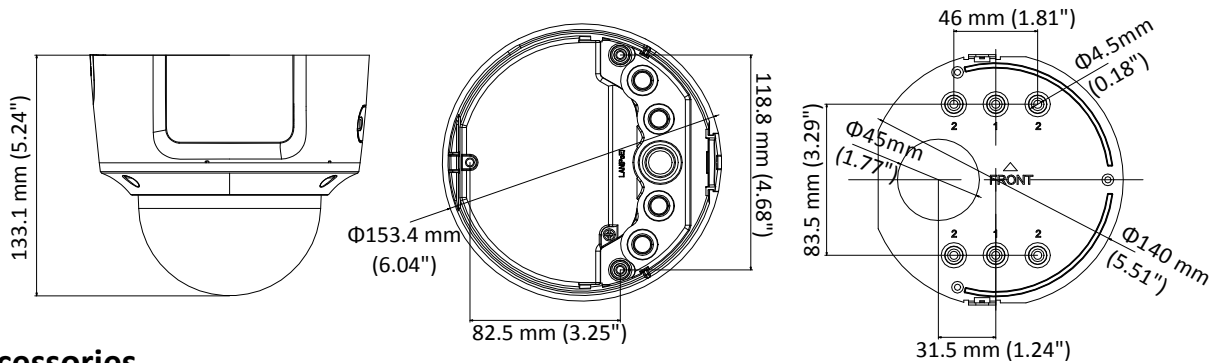

## Specifications

<b>Camera</b>	
Image Sensor	1/2.8" Progressive Scan CMOS
Min. Illumination	Color: 0.005 Lux @ (F1.2, AGC ON), 0 Lux with IR Color: 0.0068 Lux @ (F1.4, AGC ON), 0 Lux with IR
Shutter Speed	1/3 s to 1/100,000 s
Slow Shutter	Yes
Day & Night	IR Cut Filter
Digital Noise Reduction	3D DNR
WDR	120dB
3-Axis Adjustment	Pan: 0° to 355°, tilt: 0° to 75°, rotate: 0° to 355°
<b>Lens</b>	
Focal length	2.8 to 12 mm
Aperture	F1.4
Focus	Auto
FOV	Horizontal field of view: 105° to 35° Vertical field of view: 56° to 20° Diagonal field of view: 126° to 40.5°
Lens Mount	Φ14
<b>IR</b>	
IR Range	Up to 30 m
Wavelength	850nm
<b>Compression Standard</b>	
Video Compression	Main stream: H.265/H.264 Sub stream: H.265/H.264/MJPEG Third stream: H.265/H.264
H.264 Type	Main Profile/High Profile
H.264+	Main stream supports
H.265 Type	Main Profile
H.265+	Main stream supports
Video Bit Rate	32 Kbps to 16 Mbps
Audio Compression	G.711/G.722.1/G.726/MP2L2/PCM
Audio Bit Rate	64Kbps(G.711)/16Kbps(G.722.1)/16Kbps(G.726)/32-192Kbps(MP2L2)
<b>Smart Feature-set</b>	
Behavior Analysis	Line crossing detection, intrusion detection, unattended baggage detection, object removal detection
Exception Detection	Scene change detection
Face Detection	Yes
Region of Interest	Support 1 fixed region for main stream and sub stream
<b>Image</b>	
Max. Resolution	1920 × 1080
Main Stream	50Hz: 25fps (1920 × 1080, 1280 × 960, 1280×720) 60Hz: 30fps (1920 × 1080, 1280 × 960, 1280×720)
Sub Stream	50Hz: 25fps (640 × 480, 640 × 360, 320 × 240) 60Hz: 30fps (640 × 480, 640 × 360, 320 × 240)

## Dimensions