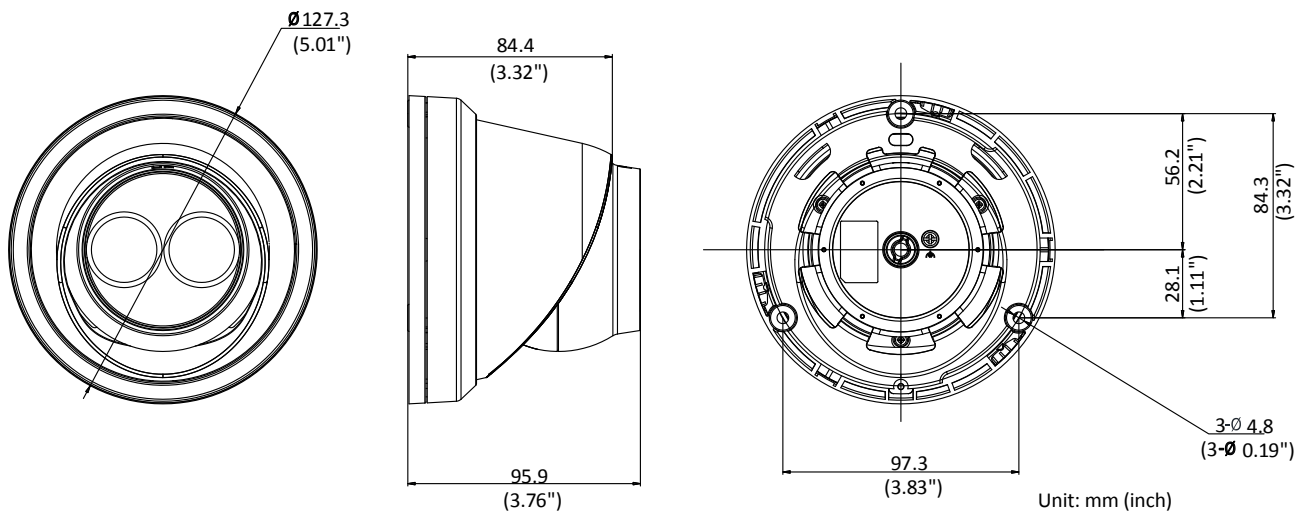

Image Setting	Rotate mode, saturation, brightness, contrast, sharpness adjustable by client software or web browser
Target Cropping	No
Day/Night Switch	Day/Night/Auto/Schedule
Network	
Network Storage	Support Micro SD/SDHC/SDXC card (128G), local storage and NAS (NFS,SMB/CIFS), ANR
Alarm Trigger	Motion detection, video tampering, network disconnected, IP address conflict, illegal login, HDD full, HDD error
Protocols	TCP/IP, ICMP, HTTP, HTTPS, FTP, DHCP, DNS, DDNS, RTP, RTSP, RTCP, PPPoE, NTP, UPnP™, SMTP, SNMP, IGMP, 802.1X, QoS, IPv6, Bonjour
General Function	One-key reset, anti-flicker, three streams, heartbeat, mirror, password protection, privacy mask, watermark, IP address filter
Firmware Version	V5.5.52
API	ONVIF (PROFILE S, PROFILE G), ISAPI
Simultaneous Live View	Up to 6 channels
User/Host	Up to 32 users 3 levels: Administrator, Operator and User
Client	iVMS-4200, Hik-Connect, iVMS-5200, iVMS-4500
Web Browser	IE8+, Chrome 31.0-44, Firefox 30.0-51, Safari 8.0+
Interface	
Communication Interface	1 RJ45 10M/100M self-adaptive Ethernet port
Video Output	No
On-board storage	Built-in Micro SD/SDHC/SDXC slot, up to 128 GB
SVC	H.264 and H.265 encoding
Reset Button	Yes
General	
Operating Conditions	-30 °C to +60 °C (-22 °F to +140 °F), Humidity 95% or less (non-condensing)
Power Supply	12 VDC ± 25%, Φ 5.5 mm coaxial power plug PoE (802.3af, class 3)
Power Consumption and Current	12 VDC, 0.5A, max. 6W PoE (802.3af, 37V to 57V), 0.2A to 0.1A, max. 7.5W
Protection Level	IP67 TVS 2000V Lightning Protection, Surge Protection and Voltage Transient Protection
Material	Metal
Dimensions	Camera: Φ 127.3 × 95.9 mm (Φ 5.0" × 3.4") Package: 150 × 150 × 141 mm (5.9" × 5.9" × 5.6")
Weight	Camera: Approx. 610 g (1.3 lb.) With Package: Approx. 880 g (1.9 lb.)

Available Model:

EL-2DE5323GO-I (2.8/4/6/8 mm)

Dimensions

Accessories

DS-1273ZJ-130-TRL
Wall Mount

1275ZJ-SUS
Vertical Pole Mount

DS-1276ZJ-SUS
Corner Mount

DS-1280ZJ-M
Junction Box