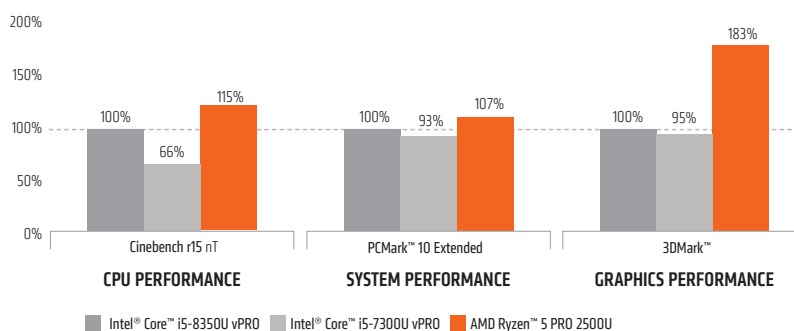

Hoạt Động

Cấu hình

Models: HP Elitebook 735, 745 & 755

Processors: AMD Ryzen™ 7, 5, or 3 Pro Mobile Processors with AMD Radeon™ Vega Graphics

Screen size: 13.3", 14" and 15.6" Full HD display options

Memory: Up to 32 GB

Storage (SSD/HDD): up to 512 GB SSD

HOW WE STACK UP³:

UP TO 15% BETTER CPU PERFORMANCE THAN 8TH GEN i5-8350U w/ vPRO

UP TO 75% BETTER CPU PERFORMANCE THAN 7TH GEN i5-7300U w/ vPRO

VISIT AMD.COM/PARTNER

Your online source for tools, training, news, reviews, and much more!