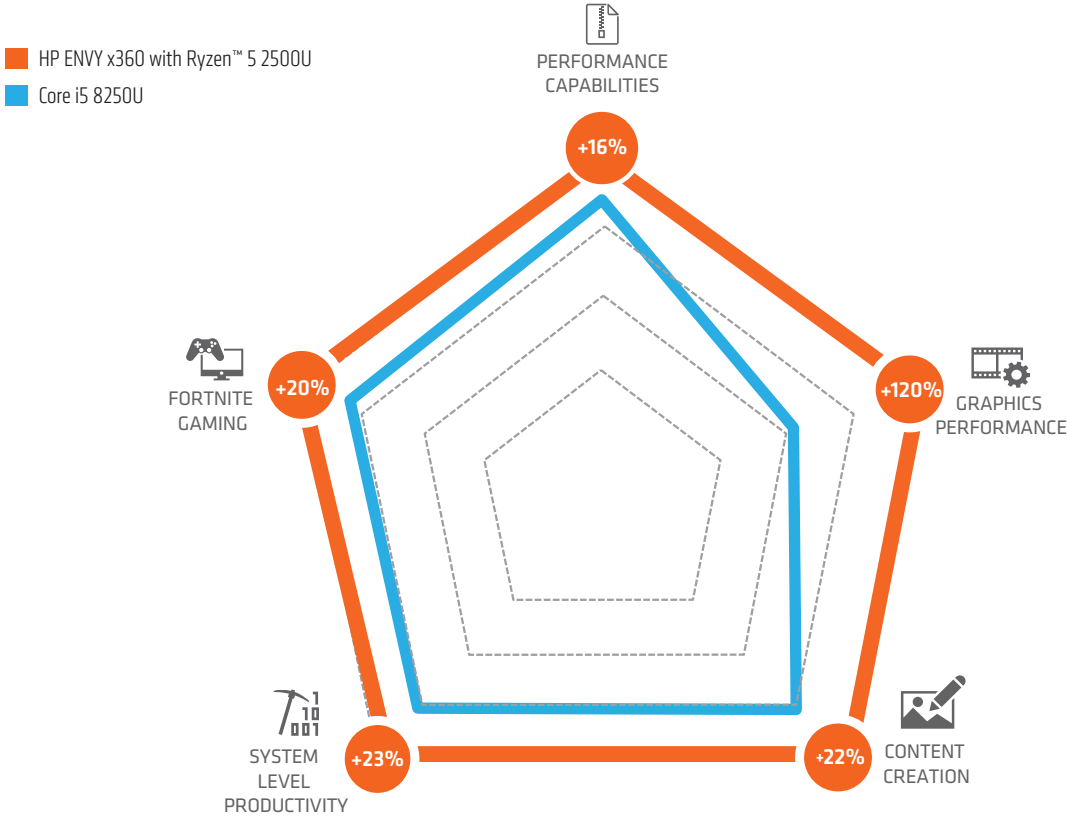

How it Performs.³

The HP Envy x360 powered by AMD Ryzen™ 5 2500U mobile processors with Radeon™ Vega Graphics provide:

- **Cao hơn 22 %** về hiệu suất cho khối lượng công việc thiết kế so với hệ thống đối thủ
- **Cao hơn 23 %** hiệu năng chung so với hệ thống đối thủ
- **Hơn 120 %** về hiệu năng chơi game , lướt web, chỉnh sửa ảnh

VISIT AMD.COM/PARTNER

Your online source for tools, training, news, reviews, and much more!

1. Based on data obtained from <https://www.notebookcheck.net/Acer-Swift-3-Ryzen-7-2700U-Radeon-RX-Vega-10-Laptop-Review.301020.0.html> and <https://www.notebookcheck.net/ASUS-ZenBook-13-UX331UN-i7-8550-GeForce-MX150-SSD-FHD-Laptop-Review.284986.0.html> the Intel Core i7 8550u system with MX150 graphics scored 3461 points in 3D Mark and showed temperatures of 42.8C under load. In 3D Mark testing, the Ryzen 7 platform scored 3728 points, and demonstrated a temperature of 30.8C under load. RVM-110

2. HP Envy x360 13"/Hp Envy x360 15": Estimated Windows 10 battery life based on Windows 10 / MobileMark® 2014 benchmarking. Battery life will vary depending on various factors including product model, configuration, loaded applications, features, use, wireless functionality, and power management settings. The maximum capacity of the battery will naturally decrease with time and usage. See <http://www.bapco.com> for additional details

3. Testing done by AMD performance labs July 9, 2018 with an AMD Ryzen™ 5 2500U processor-powered HP X360 notebook, and an Intel Core i5-8250 processor-powered HP Spectre 13 notebook. Each notebook was equipped with 2x4GB DDR4 memory, a 512GB SSD, and Windows 10 64bit. All games tested at 1280x720. Fortnite was tested at Medium settings. Civilization 6 at medium settings in DirectX™ 12, and Overwatch at medium settings. Other tests included Cinebench 15 nt, 3DMark Firestrike, PCMark 10 Extended, and PCMark 10 Content Creation. All results were an average of 3 runs. The AMD Ryzen 5 2500u scored 26.7 fps, 22.6 fps, and 40.5 fps (~27% faster in games), 606.5 (16% faster), 2325.5 (120% faster), 2987 (23% faster), and 3076.8 (22% faster) respectively. The Intel Core i5 8250u scored 22.3 fps, 12.2 fps, and 36.3 fps, 524.7, 1058.5, 2437, 2512.8 respectively. PC manufacturers may vary configurations and drivers yielding different results. RVM-109

©2018 Advanced Micro Devices, Inc. All rights reserved. AMD, the AMD Arrow logo, Ryzen, Radeon, and combinations thereof are trademarks of Advanced Micro Devices, Inc. Ryzen, Microsoft, Windows, and DirectX® are registered trademarks of Microsoft Corporation in the U.S. and/or other jurisdictions. Other names are for informational purposes only and may be trademarks of their respective owners. SEPTEMBER 2018. PID# 18147982-C